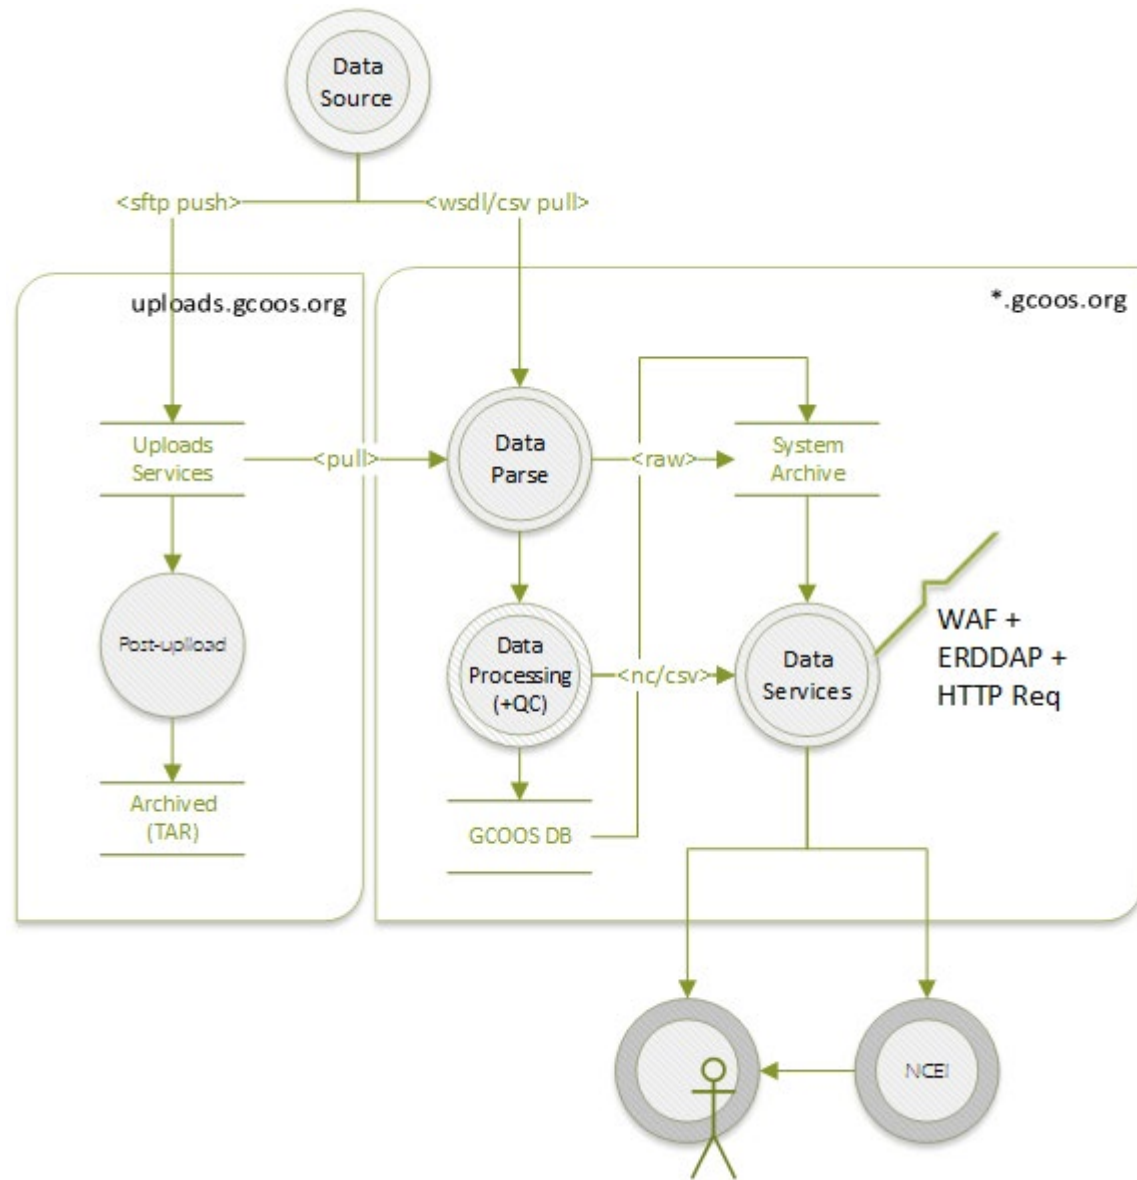

(as of May, 2023)

**Data Providers:** 59 organizations

**Stations** : 253 LDN + 182 Fed

**Sensors** : 1,616

# Generic Data Flow

# Network/Architecture